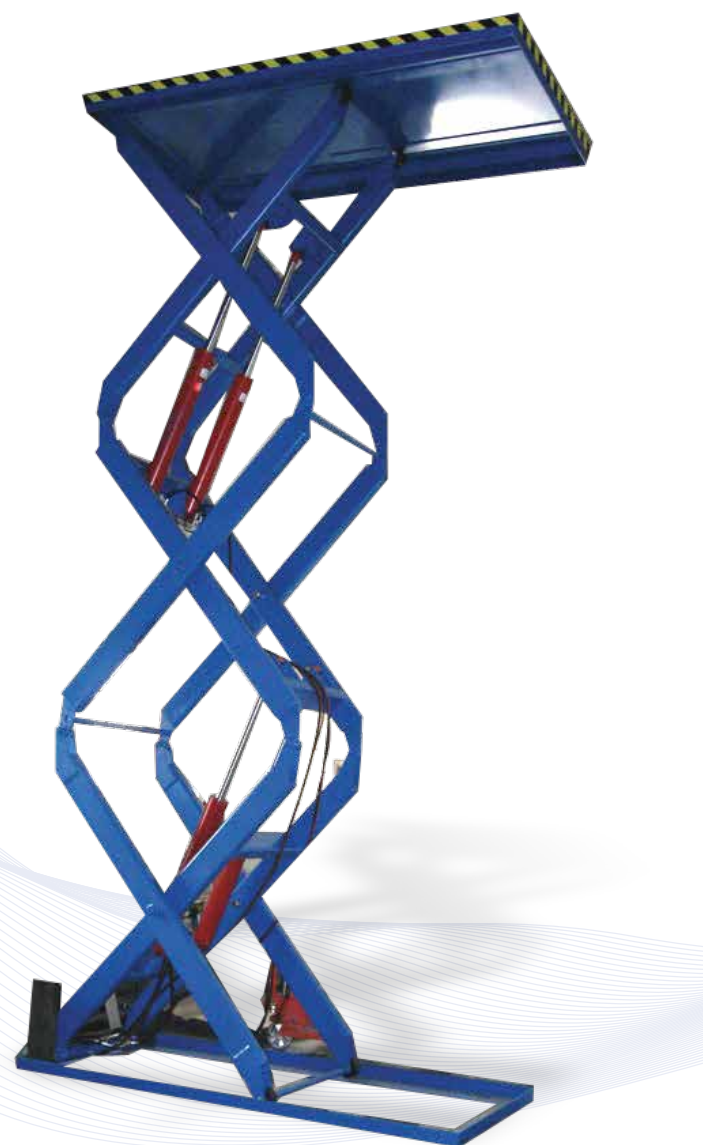

HURCULIFT

STATIONARY MANLIFT/MEZZAINE LIFT

SUPERLIFT presents the **HURCULIFT**, a lift that will raise up to 10,000 lbs of men and material to heights of 35 feet.

The **HURCULIFT** can fit heavy loads in small footprint and will go where no other heavy equipment can travel.

The **SUPERLIFT** can be supplied to meet ANSI standards for Stationary manlifts or as mezzanine lifts for your facility. **SUPERLIFT** quad lifts as well as stainless steel models for clean rooms.

HURCULIFT

STATIONARY MANLIFT/MEZZAINE LIFT

72" LIFT

Model	Capacity lbs	Platform Size	Base Size	Lowered Height	Raised Height
TSL 72-30	3,000	36" x 42"	36" x 42"	15"	87"
TSL 72-60	6,000	36" x 42"	36" x 42"	18"	90"
TSL 72-100	10,000	36" x 72"	36" x 72"	24"	96"

96" LIFT

Model	Capacity lbs	Platform Size	Base Size	Lowered Height	Raised Height
TSL 96-30	3,000	36" x 48"	36" x 48"	15"	87"
TSL 96-60	6,000	36" x 48"	36" x 48"	18"	90"
TSL 96-100	10,000	36" x 72"	36" x 72"	24"	120"